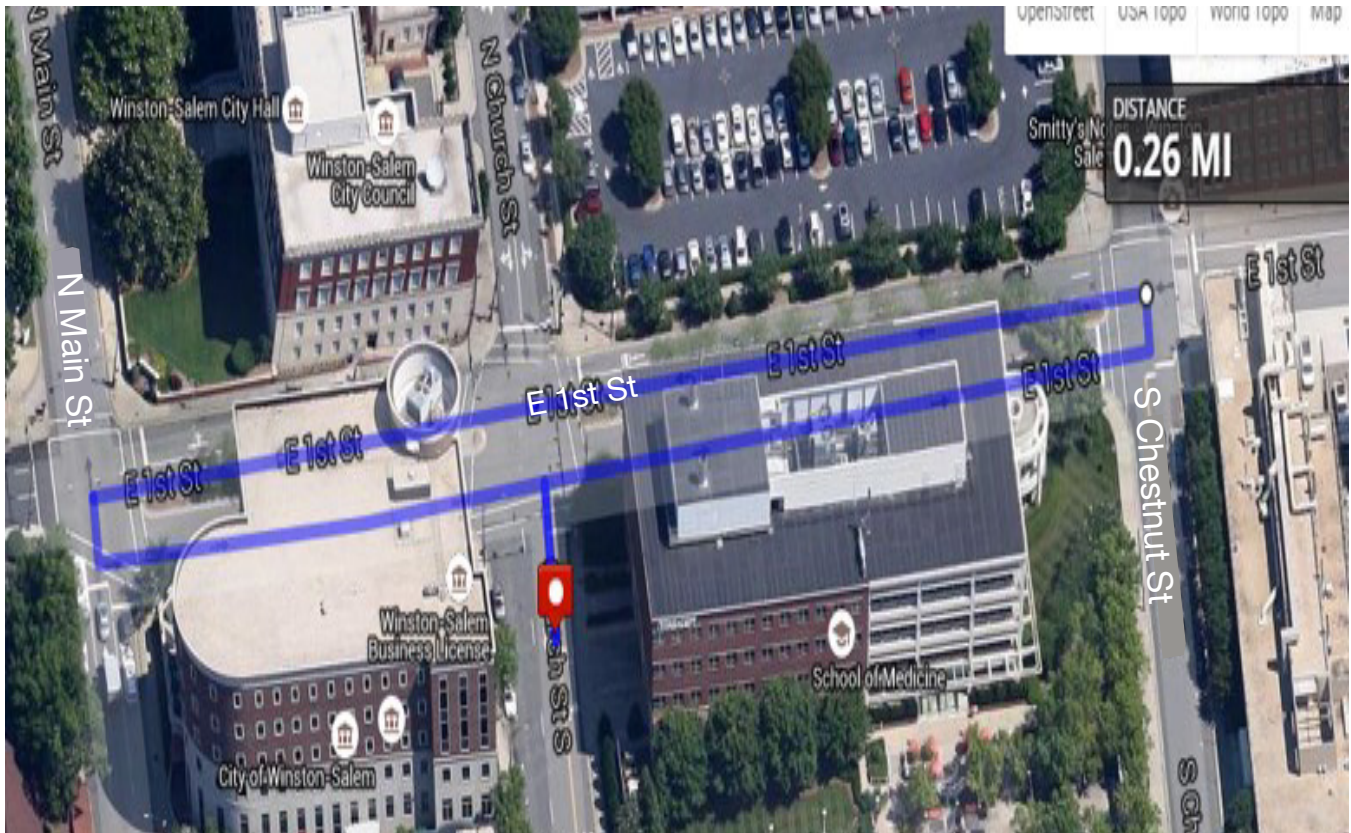

Access Center Walking Trail | 0.26 mile loop

Directions:

Start at the front entrance of the Access Center

- 0 mi Head north on S Church St. toward E 1st. St.
- 0.01 mi Turn left onto E 1St. St.
- 0.06 mi Turn right onto S Main St.
- 0.11 mi Head east. on E 1St. St. toward N Chestnut St.
- 0.18 mi Head south toward E 1St. St.
- 0.18 mi Turn right onto E 1St. St.
- 0.25 mi Turn left onto S Church St.
- 0.26 mi Arrive back at the Access Center