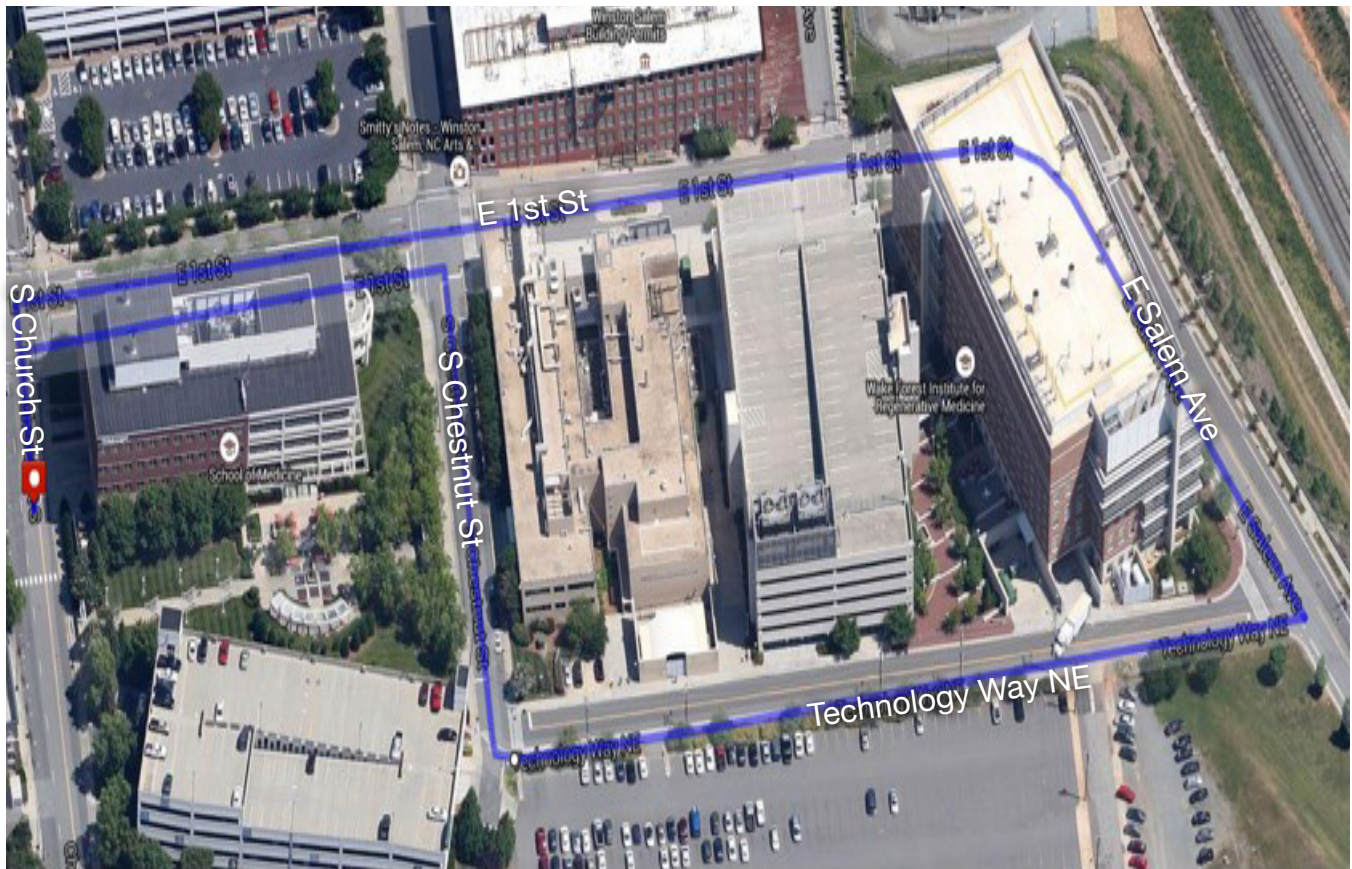

Access Center Walking Trail | 0.53 mile loop

Directions:

Start at the front entrance of the Access Center

- 0 mi Head north on S Church St. toward E 1st. St.
- 0.18 mi Head southeast. on E 1st. St. toward E Salem Ave
- 0.19 mi Continue onto E Salem Ave
- 0.26 mi Head west. on Technology Way NE toward S Chestnut St..
- 0.39 mi Technology Way NE turns slightly right and becomes S Chestnut St..
- 0.45 mi Turn left onto E 1st. St..0.51 mi. Turn left onto S Church St..
- 0.53 mi Arrive back at the Access Center