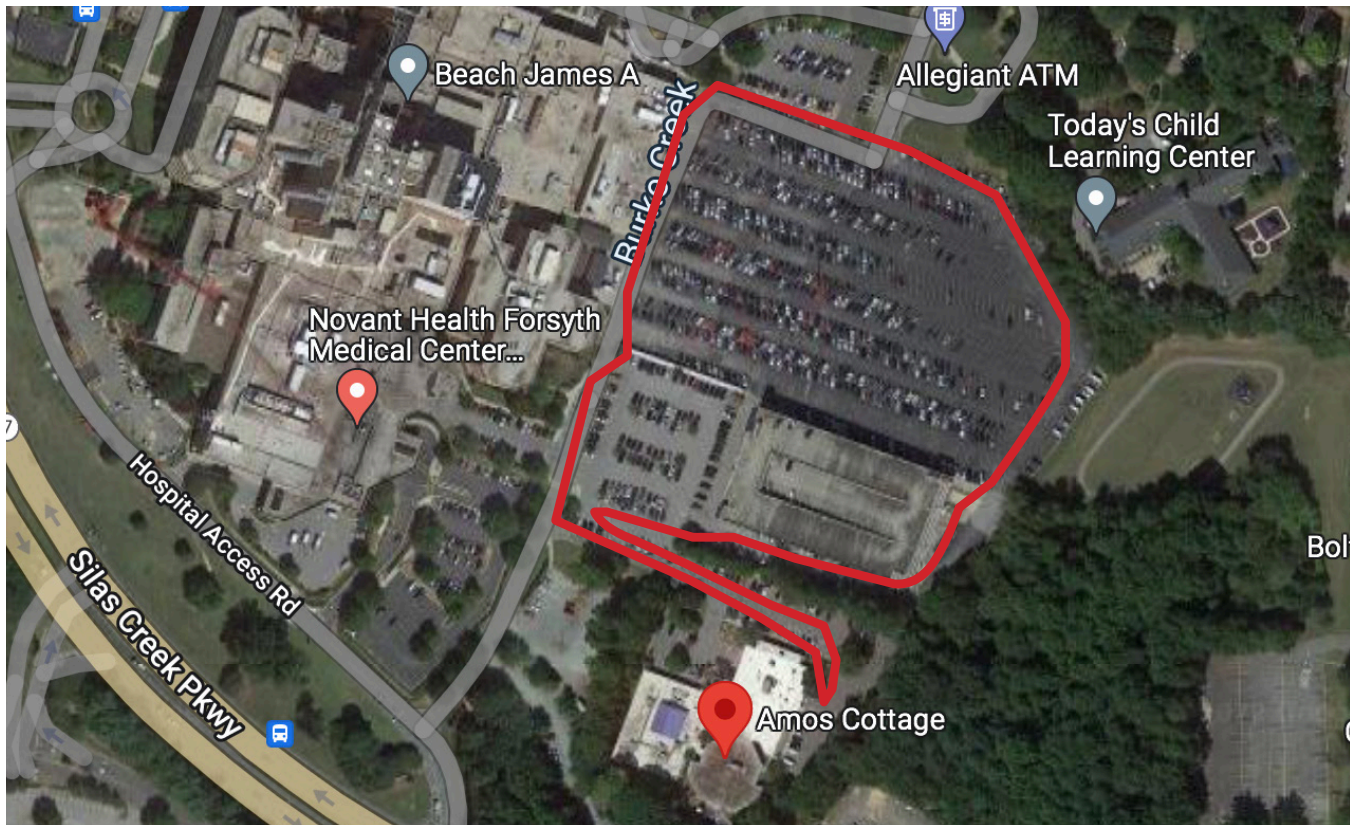

Amos Cottage Walking Trail | Parking Lot Perimeter: 0.72 mi

Directions:

- Exit at the dock
- Walk to the end of the Amos Cottage driveway toward Forsyth Medical Center
- Take a right on the sidewalk
- Walk to end of Forsyth employee parking lot
- Take a right at Row A of parking spots
- Continue around the perimeter of the parking lot
- Walk around the Forsyth parking deck, through the physician parking lot
- Walk through the opening in the chain-link fence
- Take a left into Amos Cottage driveway
- Walk to the end of the driveway before returning to the building