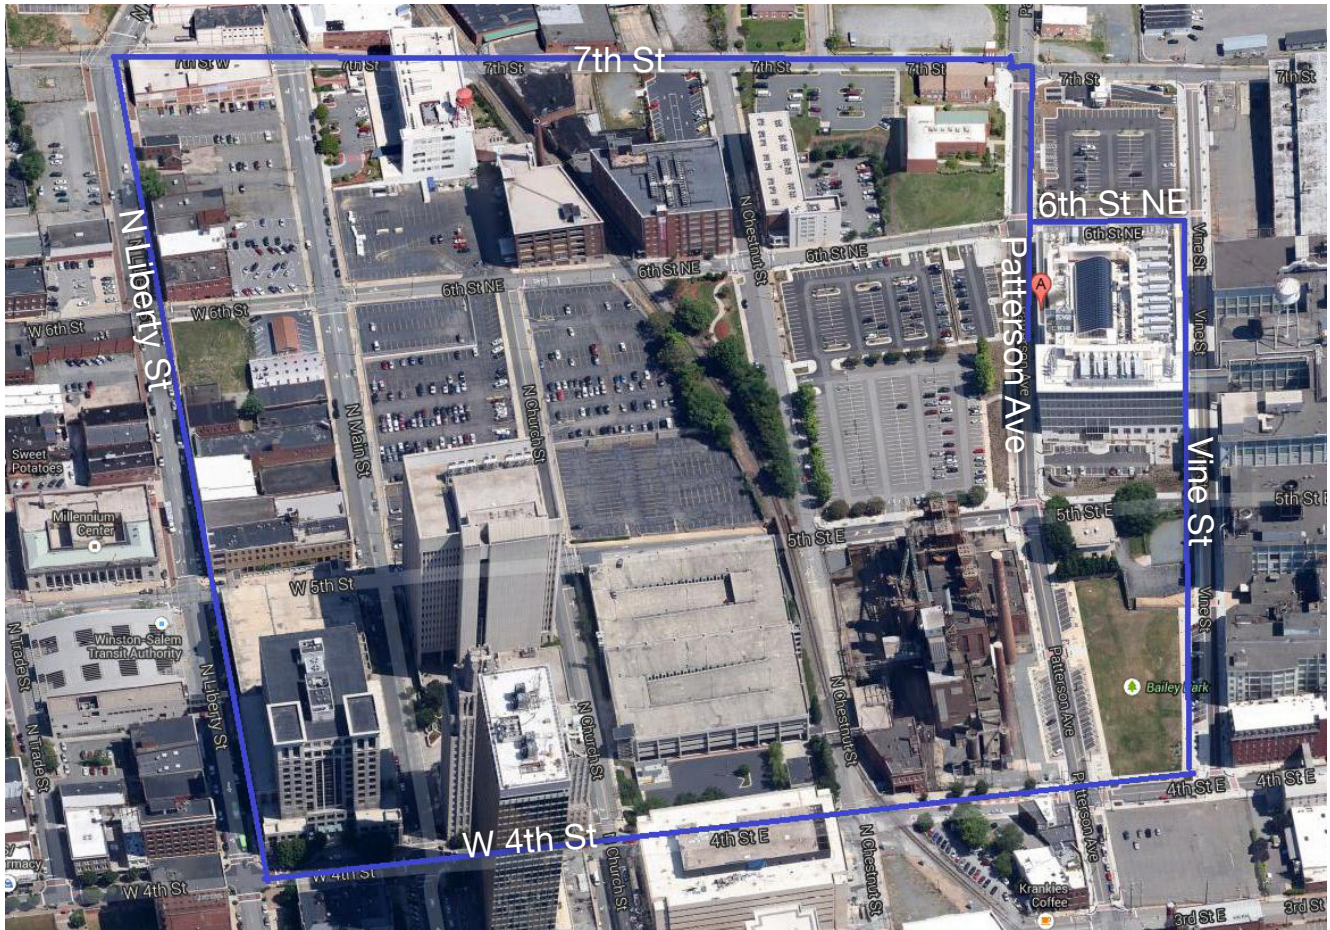

Downtown Walking Trail | 1.7 miles

## Directions - Wake Forest Biotech entrance:

- Walk towards 7th street
- Turn left on to 7th street
- Turn left onto Liberty Street and keep straight
- Turn left onto 4th Street
- Make a left onto Vine Street
- Stay on Vine until you reach the Innovation quarter's parking lot located on the left side of the street
- Turn left towards Patterson Avenue.
- Turn left towards Wake Forest Biotech entrance