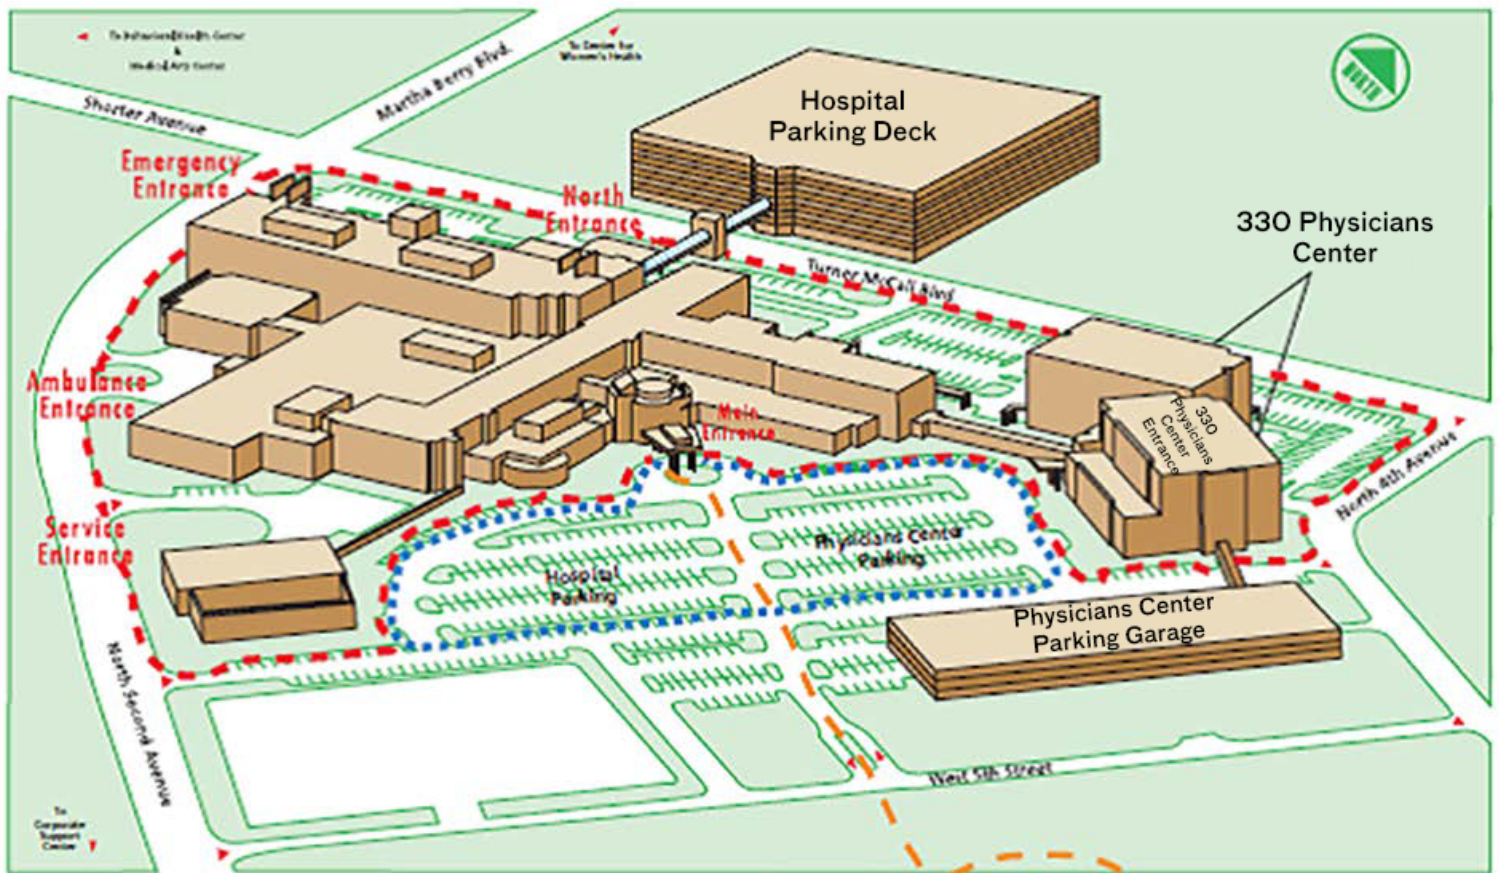

Atrium Health Floyd Medical Center Campus

- ■ ■ ■ ■ 1 lap around the hospital = 1 mile
- ■ ■ ■ ■ 1 lap around the parking lot = .3 mile
- - - - - to Barron Stadium, 1 lap around and back = .6 mile