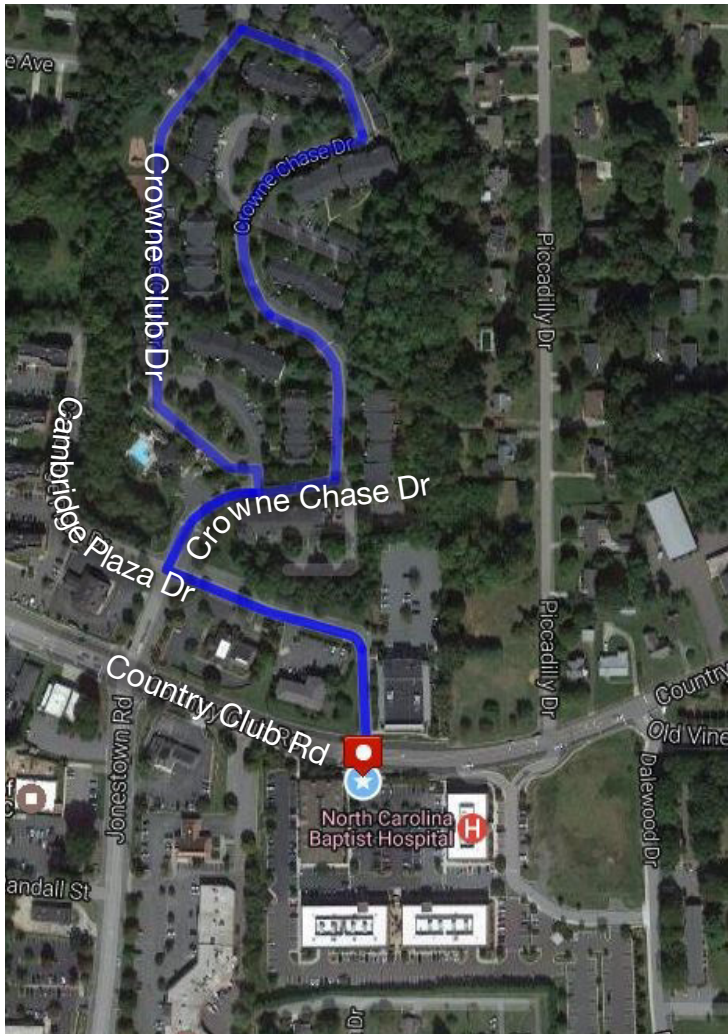

Medical Plaza Country Club Walking Trail | Crowne 0.85 mi

Directions:

- Exit parking lot near Building 1 toward Country Club Rd.
- Cross over Country Club Rd.
- Continue onto Cambridge Plaza Dr. toward Crowne Chase Dr.
- Turn Right onto Crowne Chase Dr. toward Crowne Club Dr.
- Turn Left onto Crowne Club Dr.
- Continue on Crowne Club Dr. toward Crowne Chase Dr.
- Turn Right onto Crowne Chase Dr.
- Continue on Crowne Chase Dr. toward Cambridge Plaza Dr.
- Turn Left onto Cambridge Plaza Dr.
- Continue on Cambridge Plaza Dr. toward Country Club Rd.
- Cross back over Country Club Rd. and re-enter parking lot