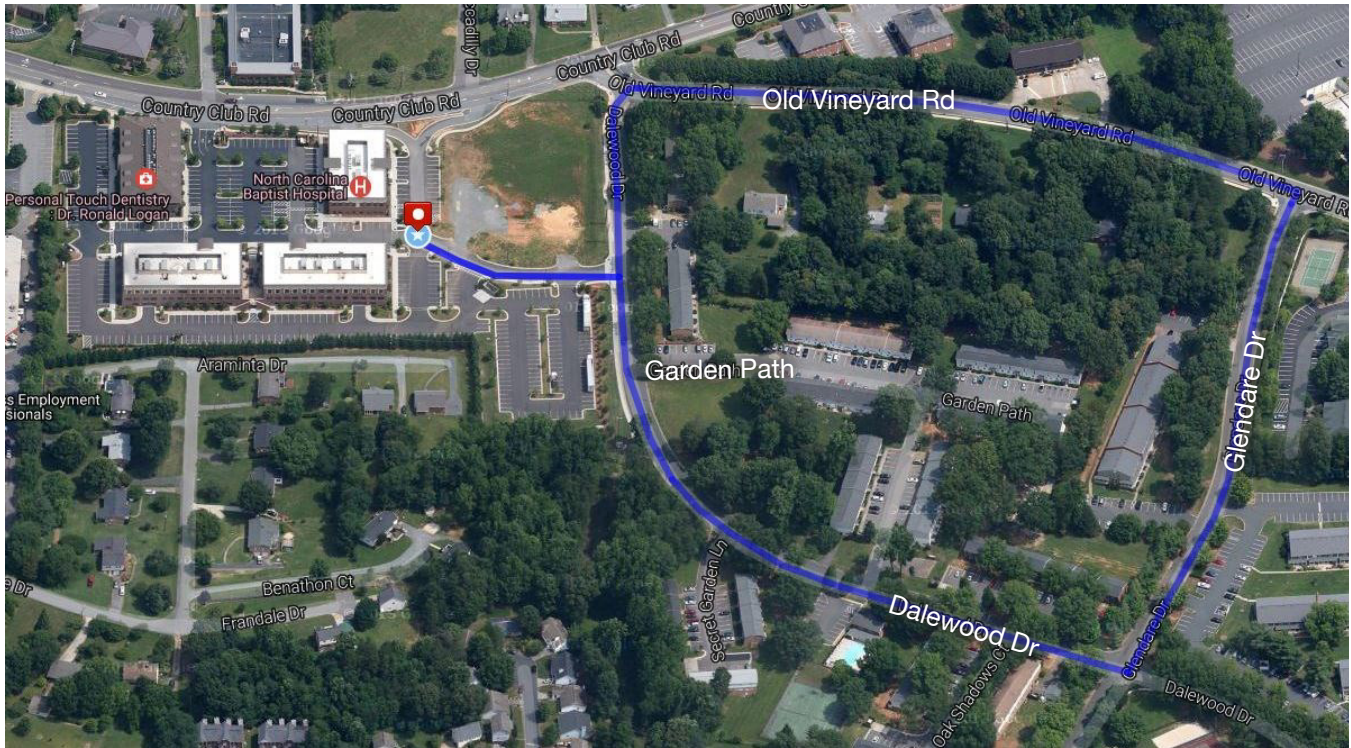

Medical Plaza Country Club Walking Trail | Glendare 0.80 mi

Directions:

- Exit parking lot near Building 3 toward Dalewood Dr.
- Turn Right onto Dalewood Dr.
- Continue on Dalewood Dr. toward Glendare Dr.
- Turn Left onto Glendare Dr.
- Continue on Glendare Dr. toward Old Vineyard Rd.
- Turn Left onto Old Vineyard Rd.
- Continue on Old Vineyard Rd. toward Dalewood Dr.
- Turn Left onto Dalewood Dr.
- Turn Right at parking lot entrance