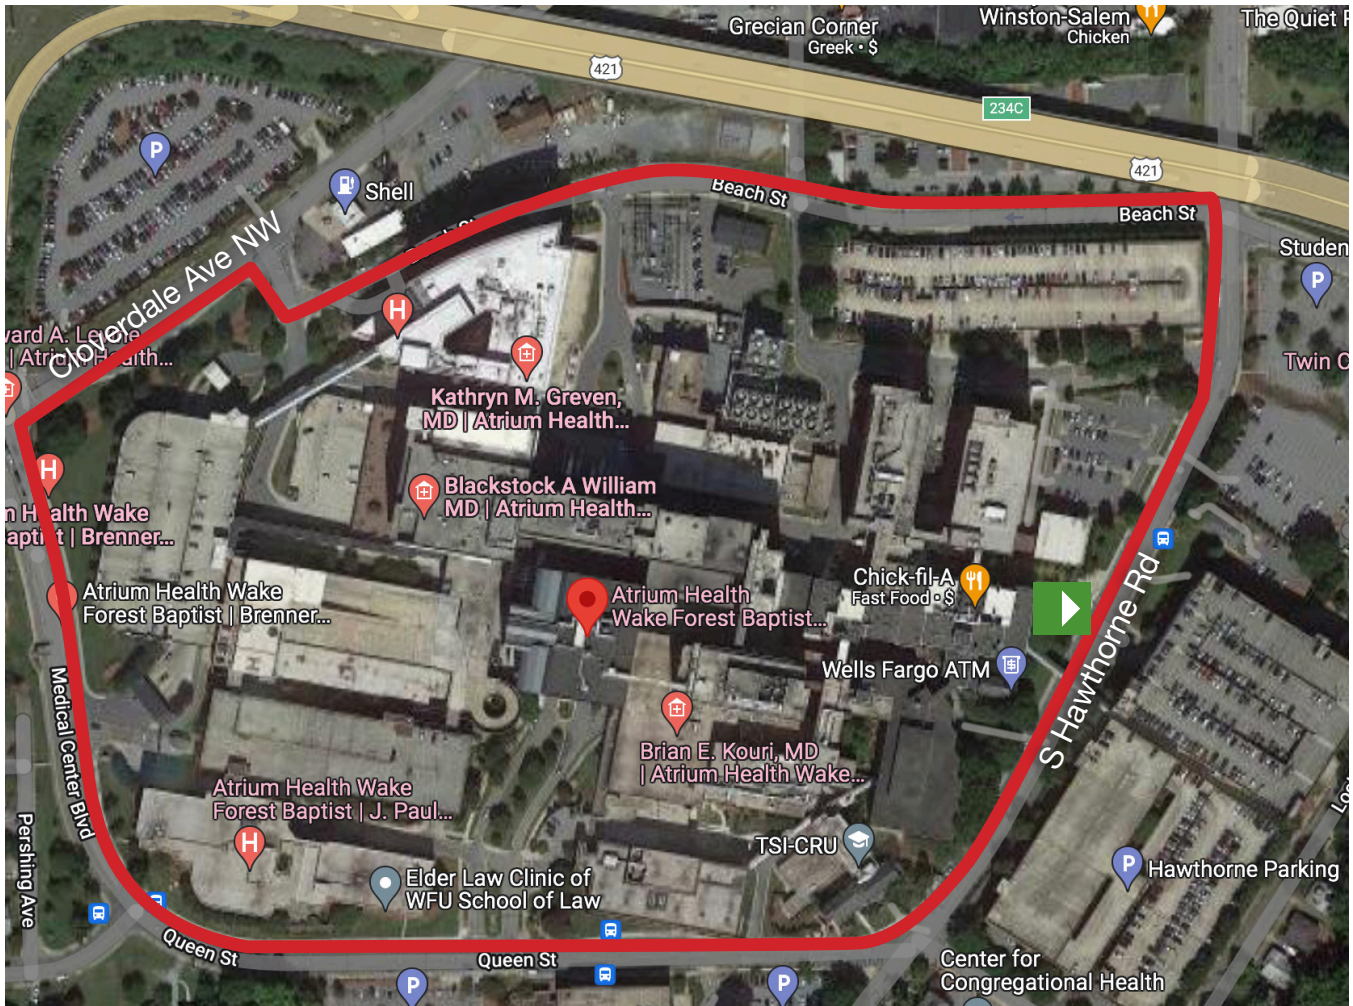

Winston Campus Watlington Hall Walking Trail | 1 mile loop

Directions:

- Start at the Main Entrance of Watlington Hall
- Turn Right onto Hawthorne Rd
- Turn Right onto Queen St
- Take a slight Right onto Medical Center Blvd
- Turn Right onto Cloverdale
- Turn Right onto Grove Park Ave
- Turn Left onto Beach St (in front of the Cancer Center)
- Turn Right onto Hawthorne Rd
- Continue until you reach the Main Entrance of Watlington Hall (your starting point)