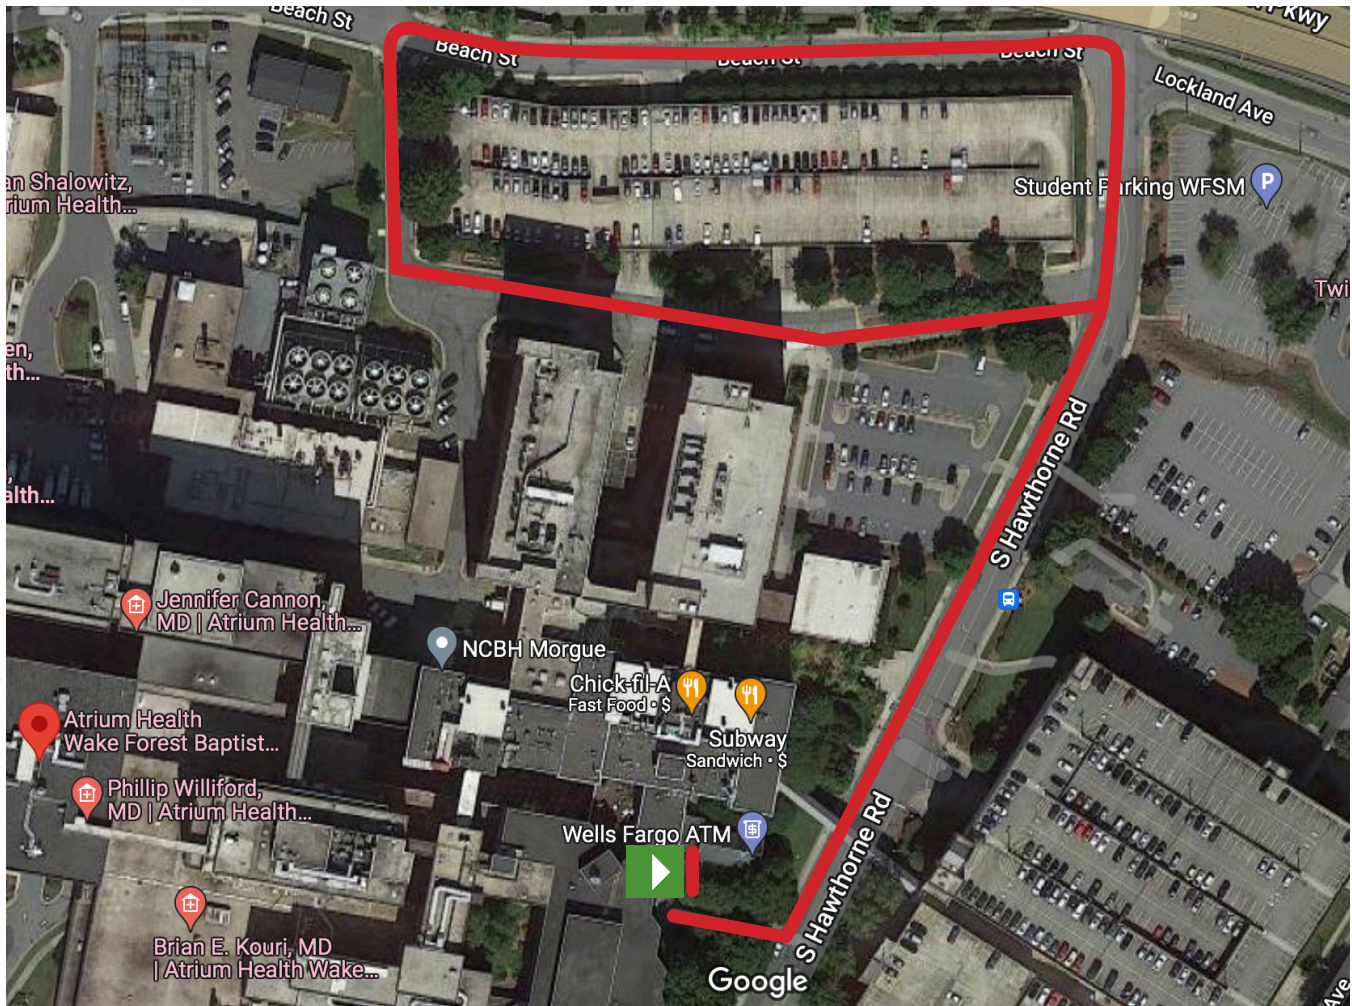

Winston Campus Watlington Hall Walking Trail | 0.5 mile

Directions:

- Start at the Main Entrance of Watlington Hall
- Turn Left onto Hawthorne Rd
- Turn Left onto Beach St
- Turn Left onto Eden Terrace St
- Turn Right onto Hawthorne Rd
- Continue until you reach the Main Entrance of Watlington Hall (your starting point)