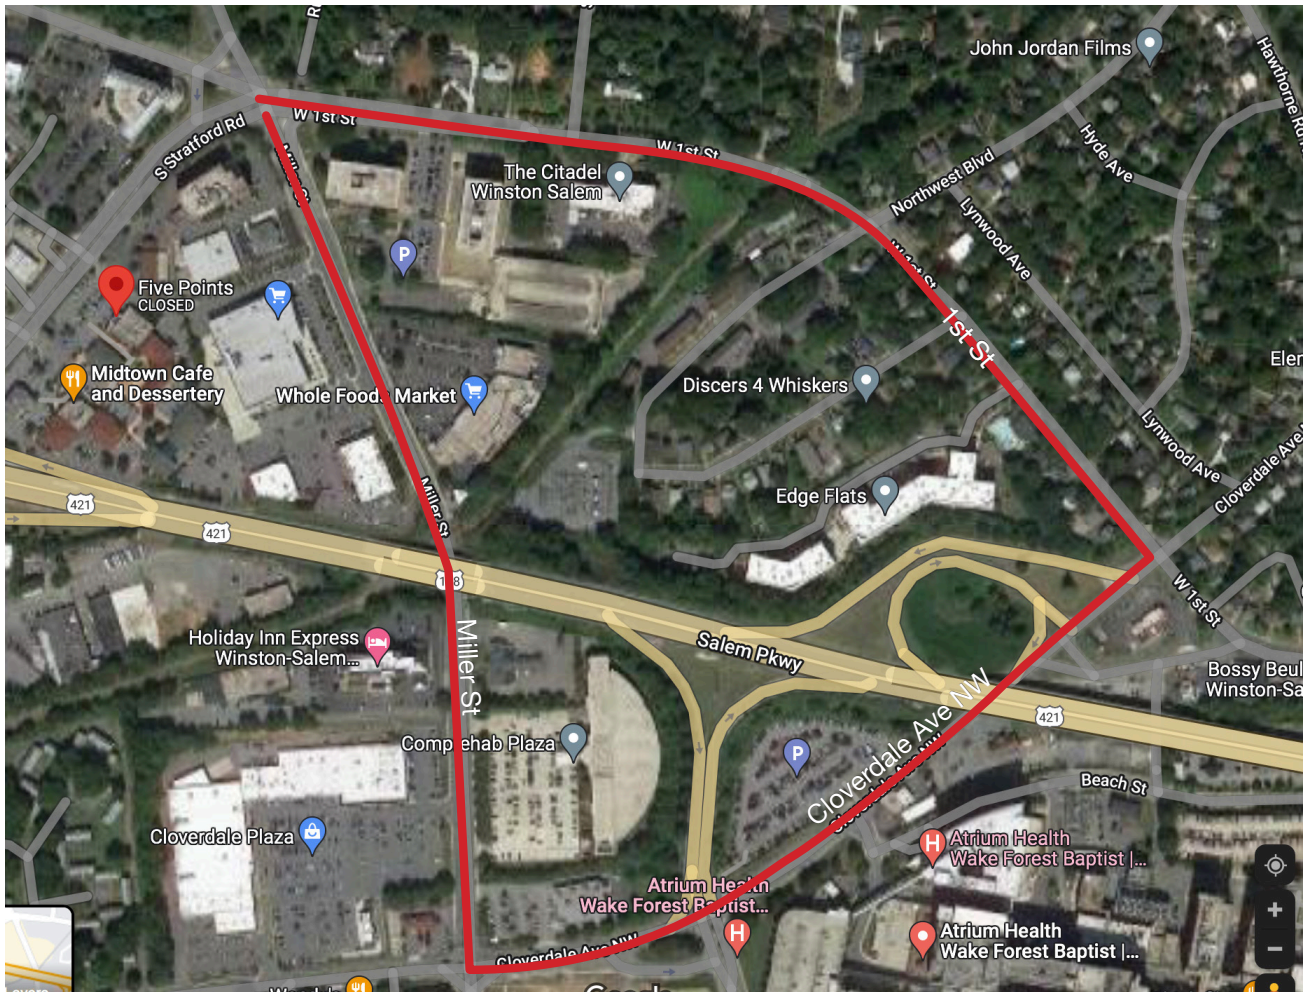

## Winston Medical Center Walking Trail | Leaving from 5 Points

### Directions - Leaving from 5 points (intersection in front of Piedmont Plaza):

#### 1.5 miles

- 5 points – right on First Street
- Right on Cloverdale Ave
- Right on Miller – 5 points