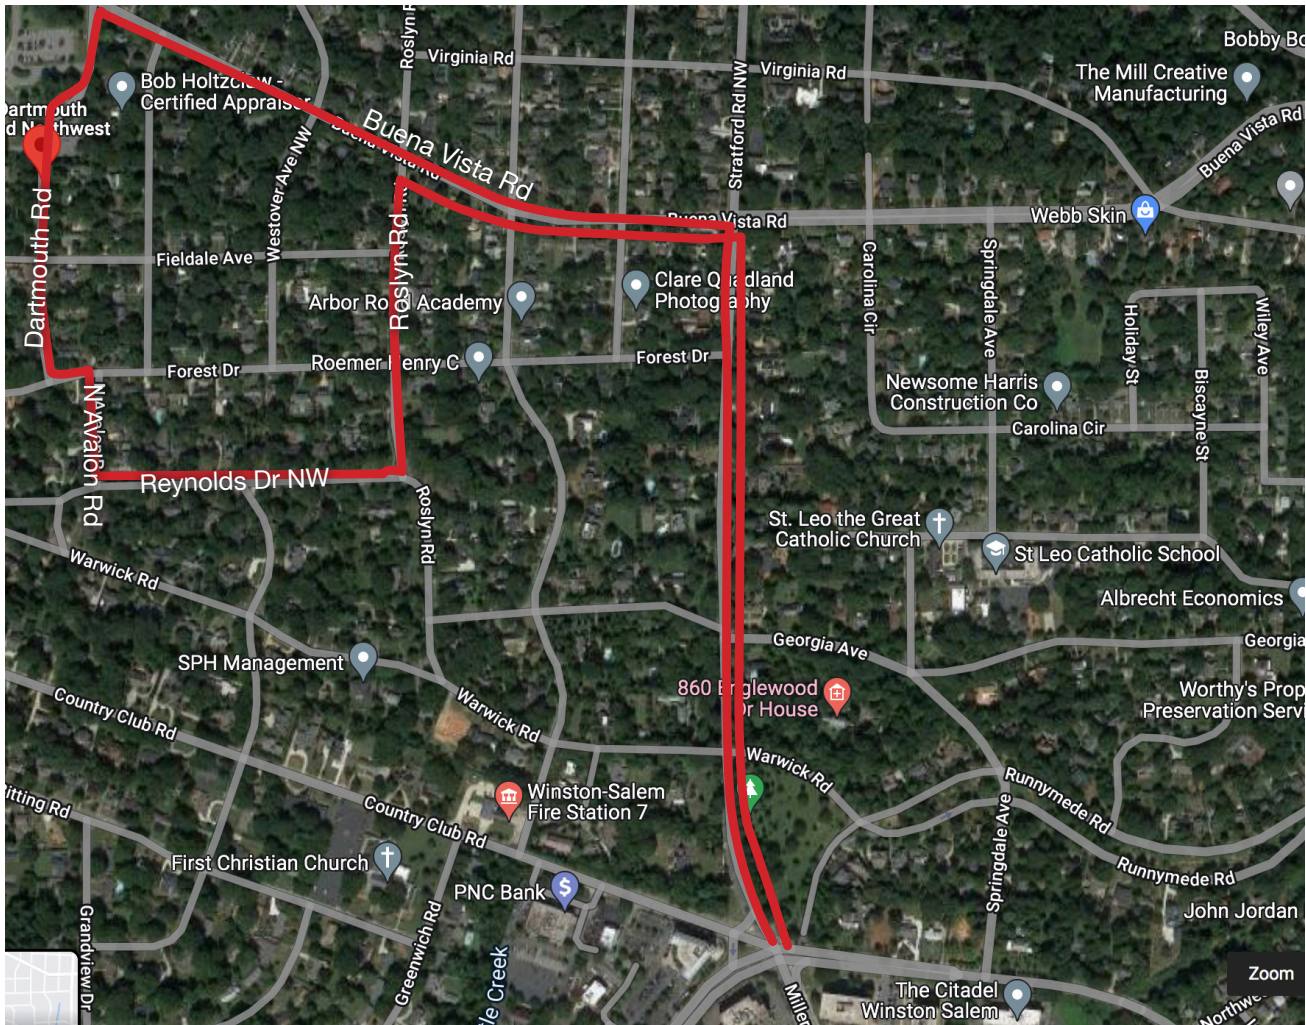

Winston Medical Center Walking Trail | Leaving from 5 Points

**Directions - Leaving from 5 points  
(intersection in front of Piedmont Plaza):**

**2.6 miles**

- 5 points – Stratford – left on Buena Vista
- Left on Dartmouth
- Left on Forest Dr.
- Right on Avalon
- Left Reynolds
- Left on Roslyn
- Right on Buena Vista
- Right after crossing Stratford – 5 points