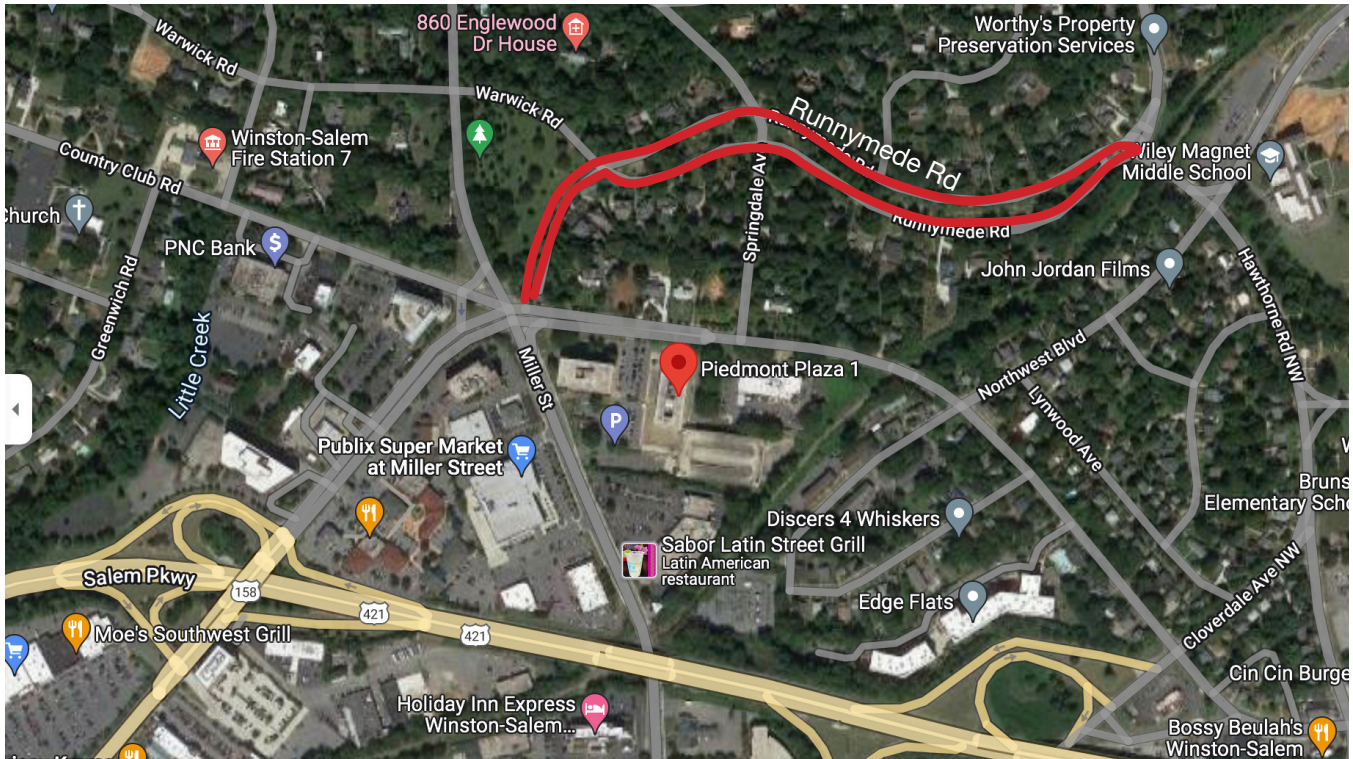

Winston Medical Center Walking Trail | Leaving from 5 Points

**Directions - Leaving from 5 points
(intersection in front of Piedmont Plaza):**

.6 mile

- 5 points – Runnymede sidewalk (where cars park across from Piedmont Plaza)
- At bottom of hill bear right on far side of Runnymede
- Right at the cross of Hawthorne and Runnymede at the v
- Back up the other side of the sidewalk – 5 points