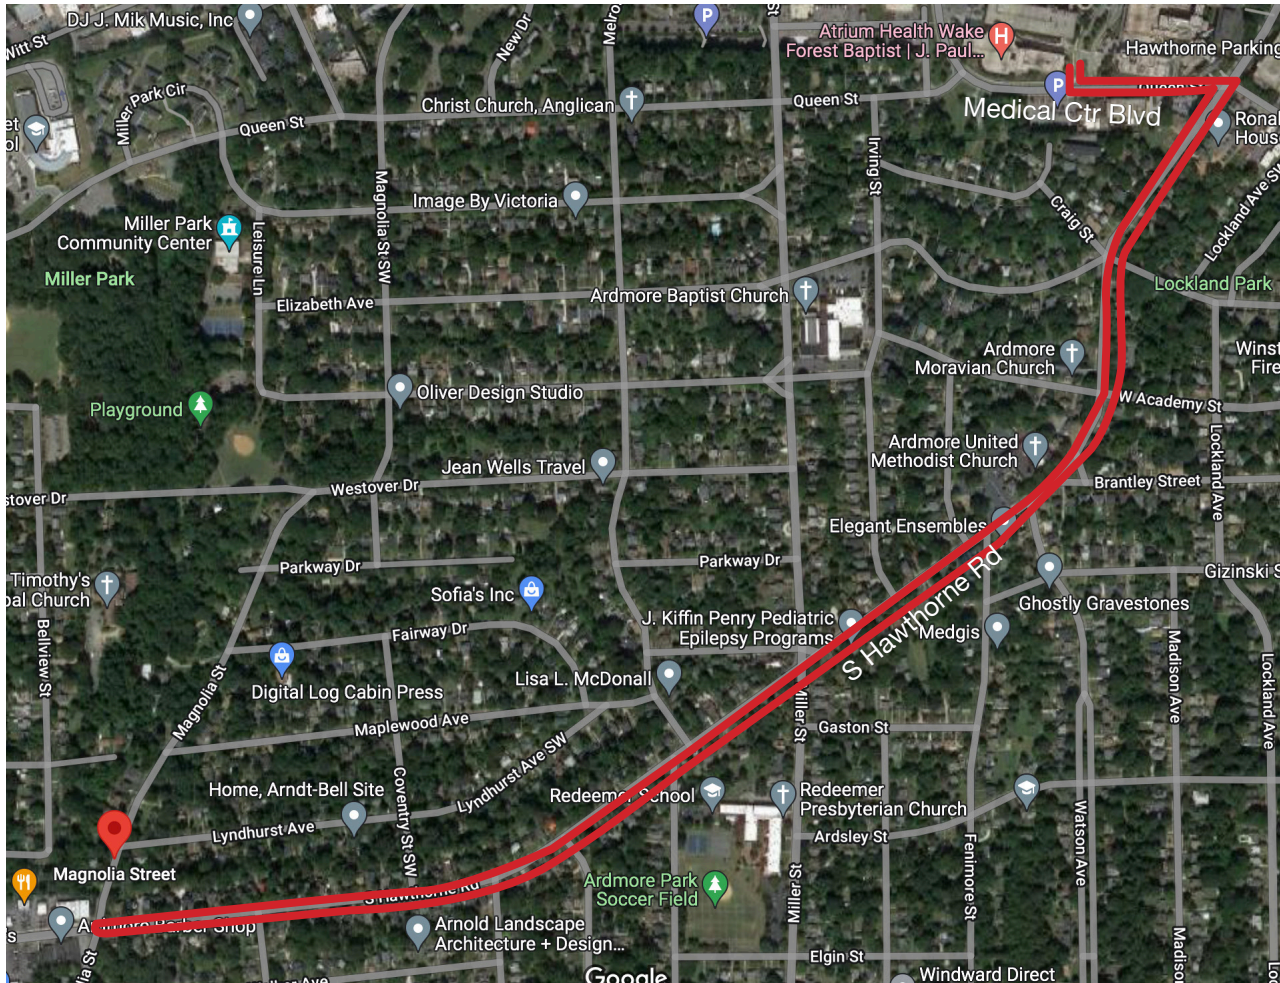

Winston Medical Center Walking Trail | Leaving from Sticht Center

Directions - Leaving from Sticht Center:

2.9 miles

- From Sticht Center, left on Medical Center Blvd.
- Right on Hawthorne until Magnolia
- Return to the Sticht Center