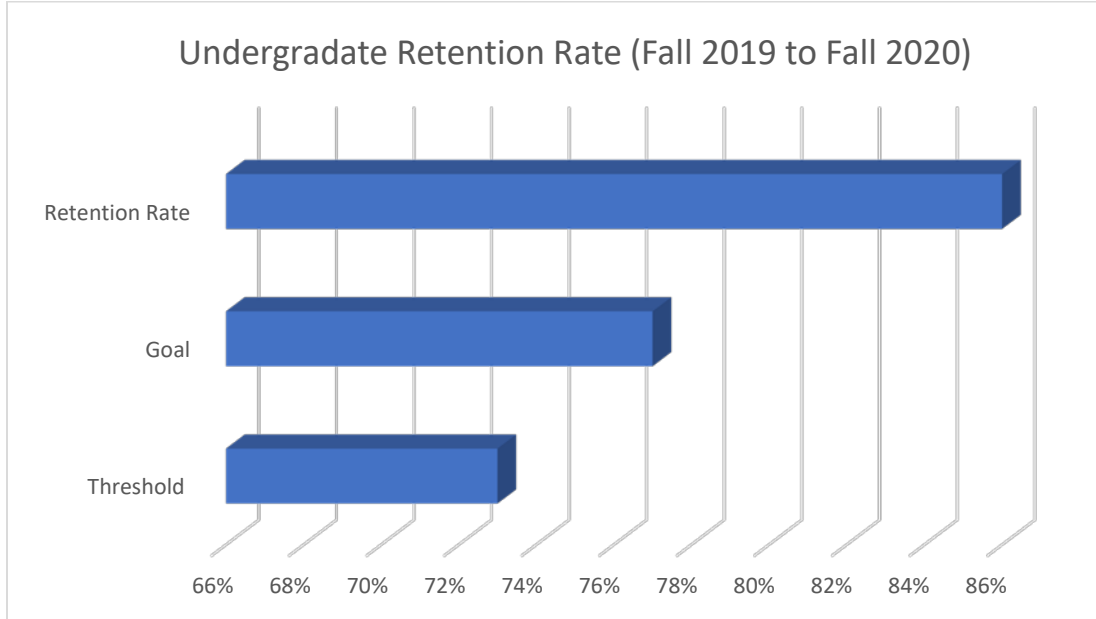

2019 Student Achievement and Success Report

Undergraduate Retention Rate (Fall to Fall)

Undergraduate Graduation Rate – Fall 2019 Admits

Undergraduate Certification and Licensure Pass Rate (All test takers)