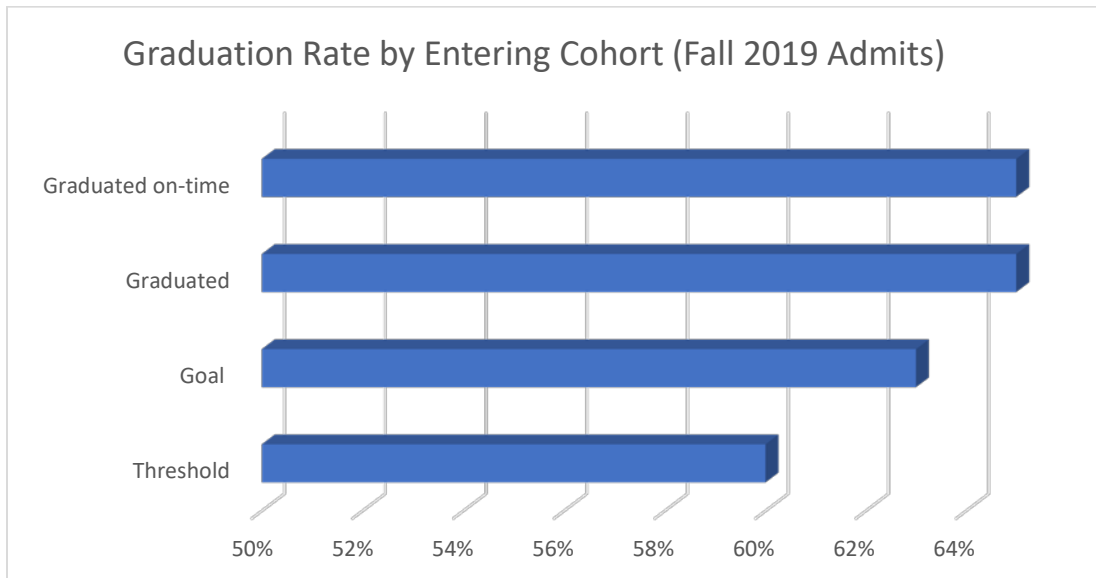

2019 Student Achievement and Success Report

Undergraduate Retention Rate (Fall to Fall)

Undergraduate Graduation Rate – Fall 2019 Admits

Undergraduate Certification and Licensure Pass Rate (All test takers)