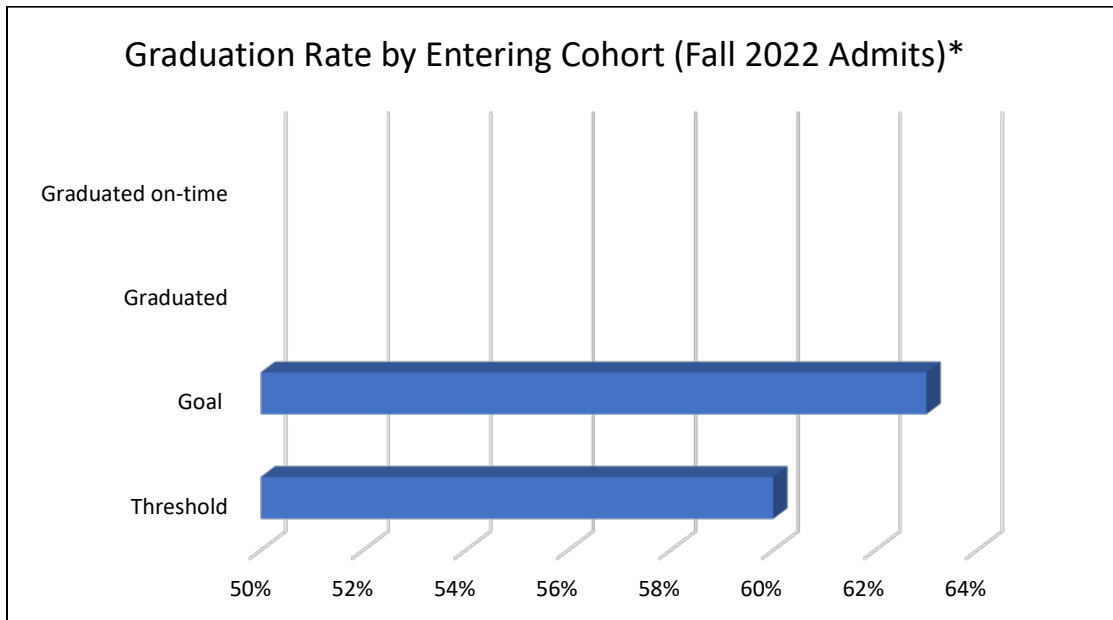

2022 Student Achievement and Success Report

Undergraduate Retention Rate (Fall to Fall)

Undergraduate Graduation Rate – Fall 2022 Admits

* Final number will be available in July 2025.

Undergraduate Certification and Licensure Pass Rate (All test takers)