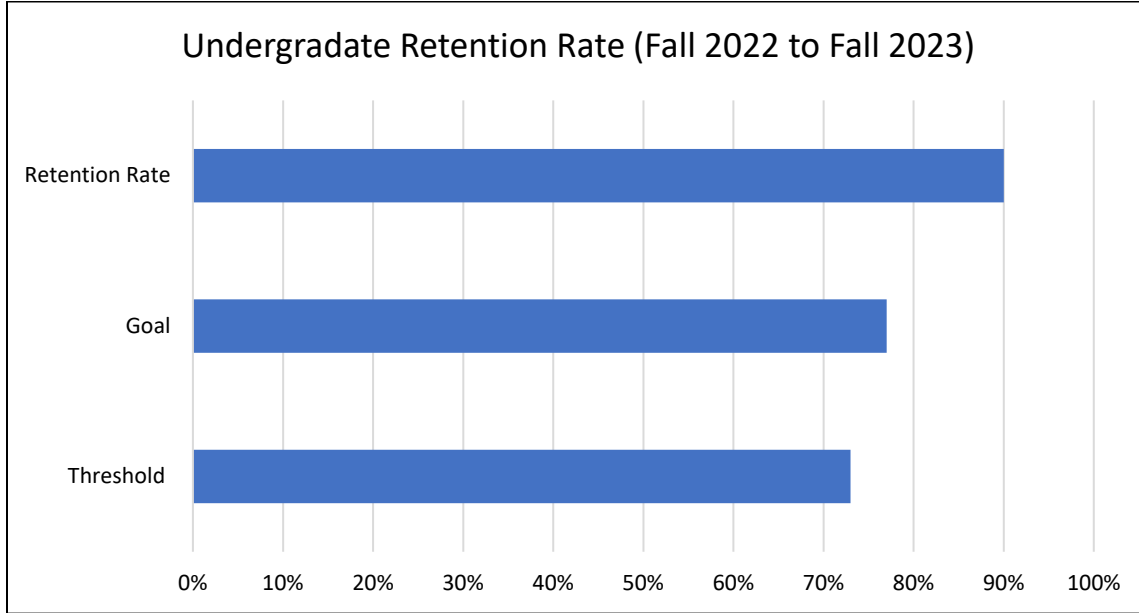

2022 Student Achievement and Success Report

Undergraduate Retention Rate (Fall to Fall)

Undergraduate Graduation Rate – Fall 2022 Admits

* Final number will be available in July 2025.

Undergraduate Certification and Licensure Pass Rate (All test takers)