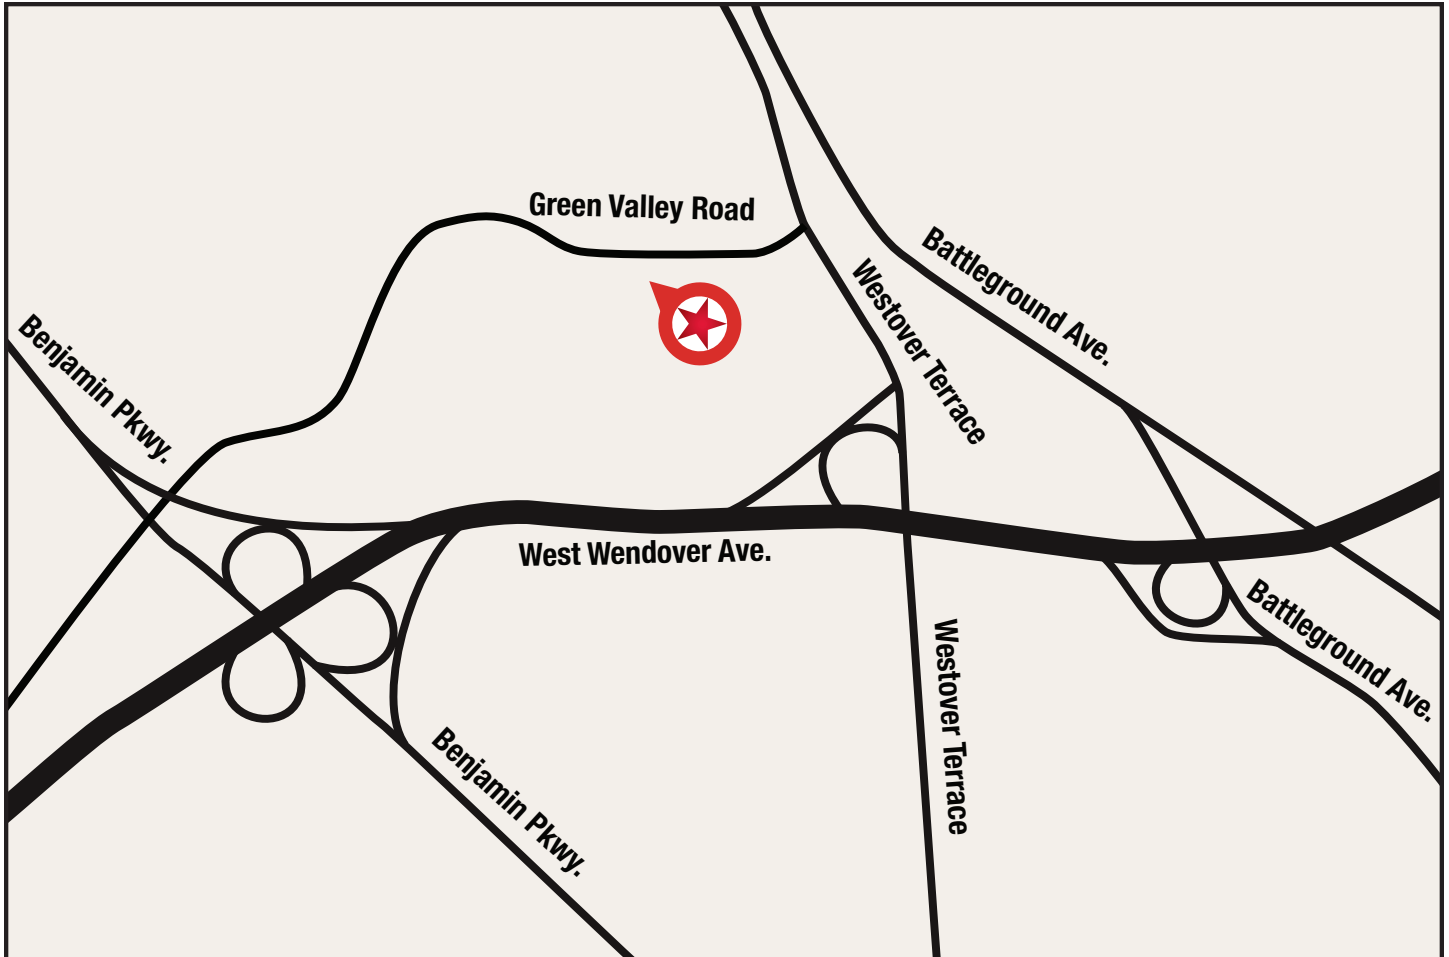

Diagnostic Laboratories

From I-40:

Take Exit 214 for Wendover Avenue East
Go approximately 5 miles and take the
Benjamin Parkway ramp
Merge onto Benjamin Parkway
Turn right onto Green Valley Road
Our offices are on the right