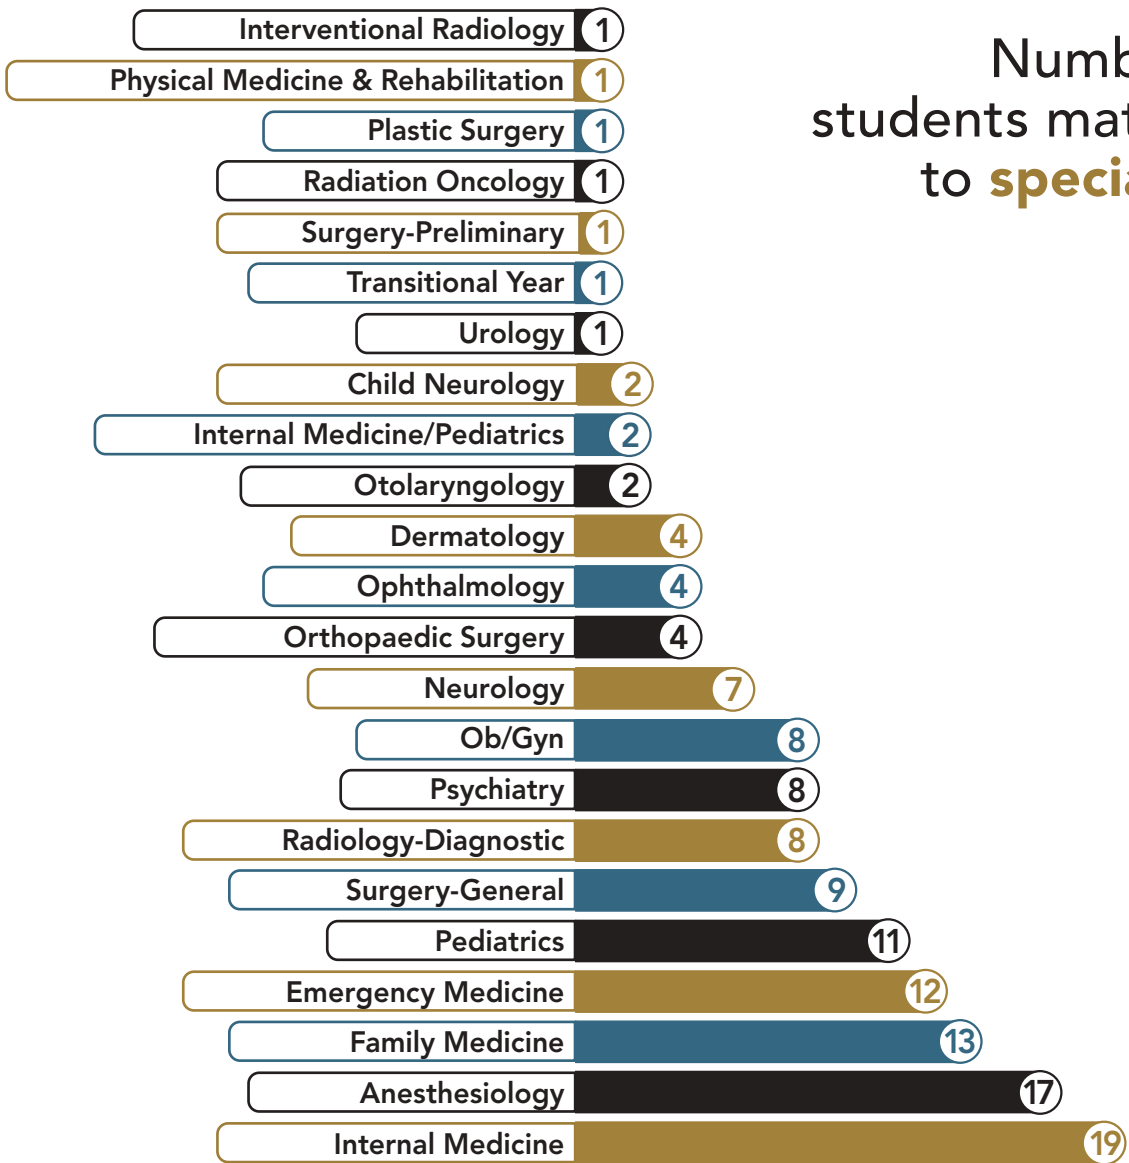

of 2023
participants
matched

Number of students matched to **specialties**

Home states of students matching

Number of matches by **location**

*17 OF 37

North Carolina matches are at **Atrium Health Wake Forest Baptist**

8 matches are at Charlotte-area **Atrium Health** locations