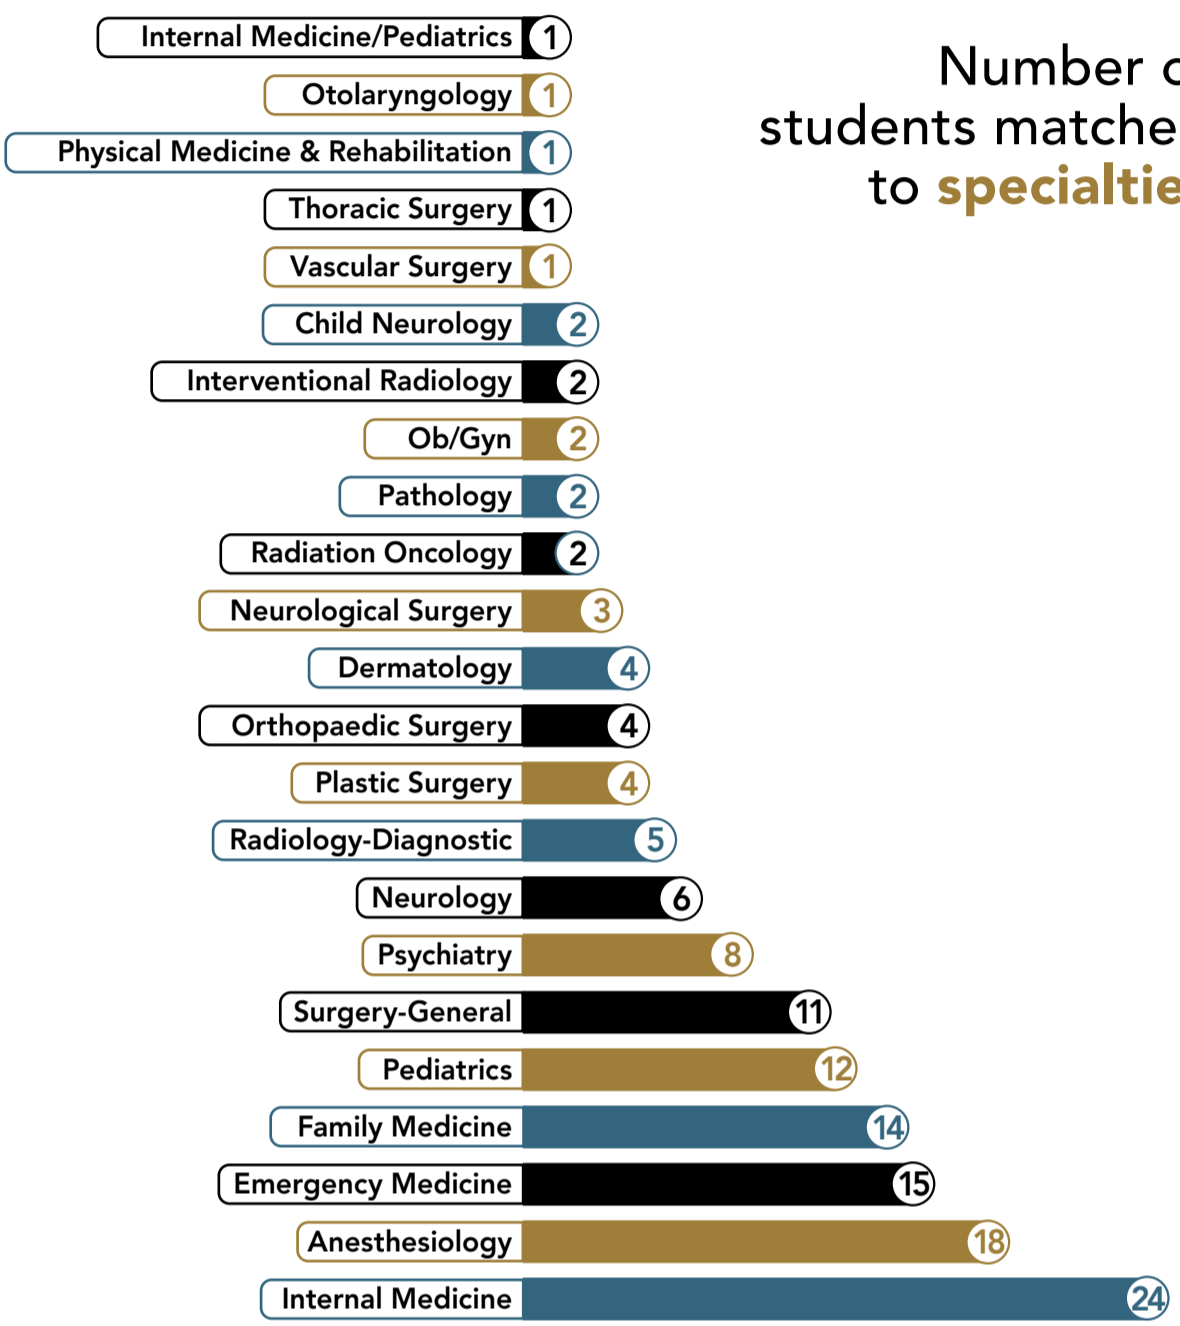

# 2021 Residency Match Results

## Graduates by gender

## Number of students matched to specialties

## Number of matches by location

\*21 OF 32

North Carolina matches are at Wake Forest Baptist Health

4 North Carolina matches are at Atrium