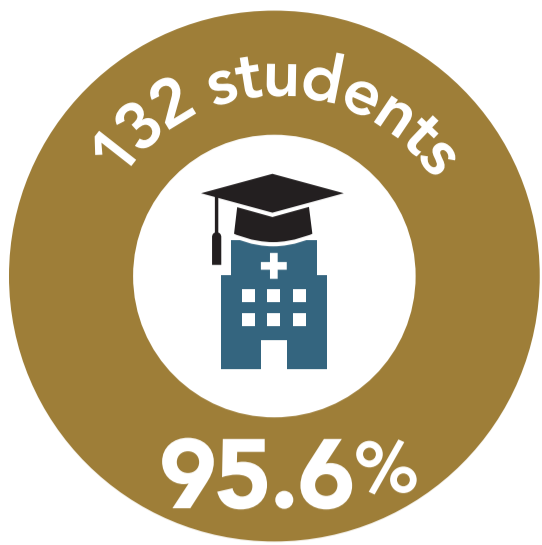

2022 Residency Match Results

of May 2022 participants **matched**

Number of students matched to **specialties**

Home states of students matching

Number of matches by location

*29 OF 43

North Carolina matches are at **Atrium Health Wake Forest Baptist**

4 North Carolina matches at other **Atrium Health** locations