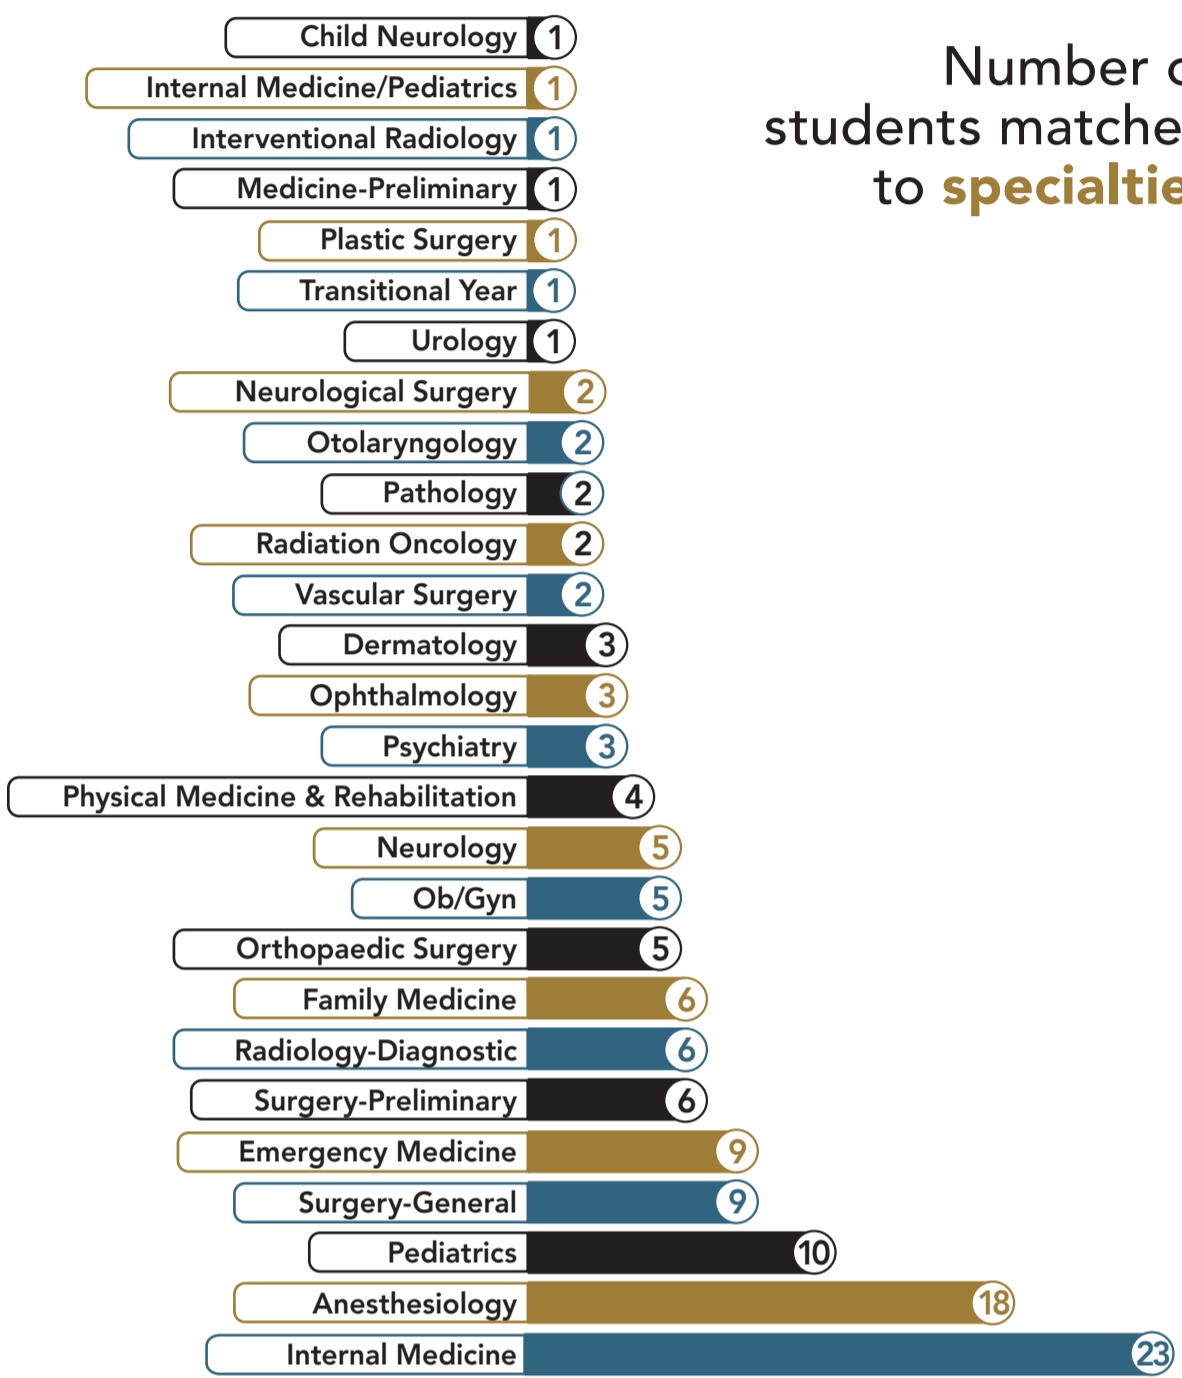

2022 Residency Match Results

of May 2022 participants **matched**

Number of students matched to **specialties**

Home states of students matching

Number of matches by location

*29 OF 43

North Carolina matches are at **Atrium Health Wake Forest Baptist**

4 North Carolina matches at other **Atrium Health** locations