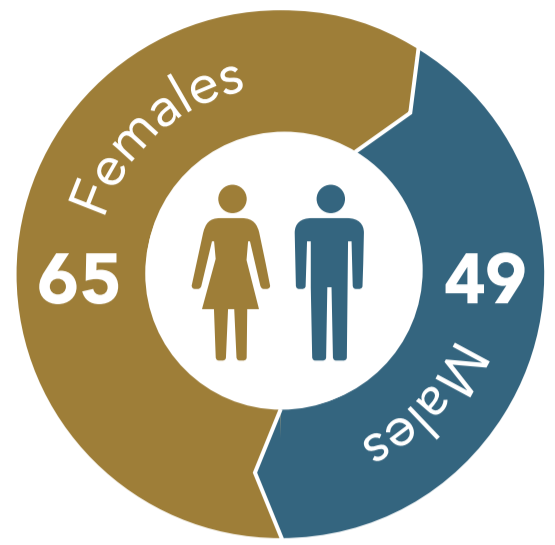

## Graduates by gender

Number of students matched to **specialties**

## Number of matches by location

\*21 OF 32

North Carolina matches are at Wake Forest Baptist Health