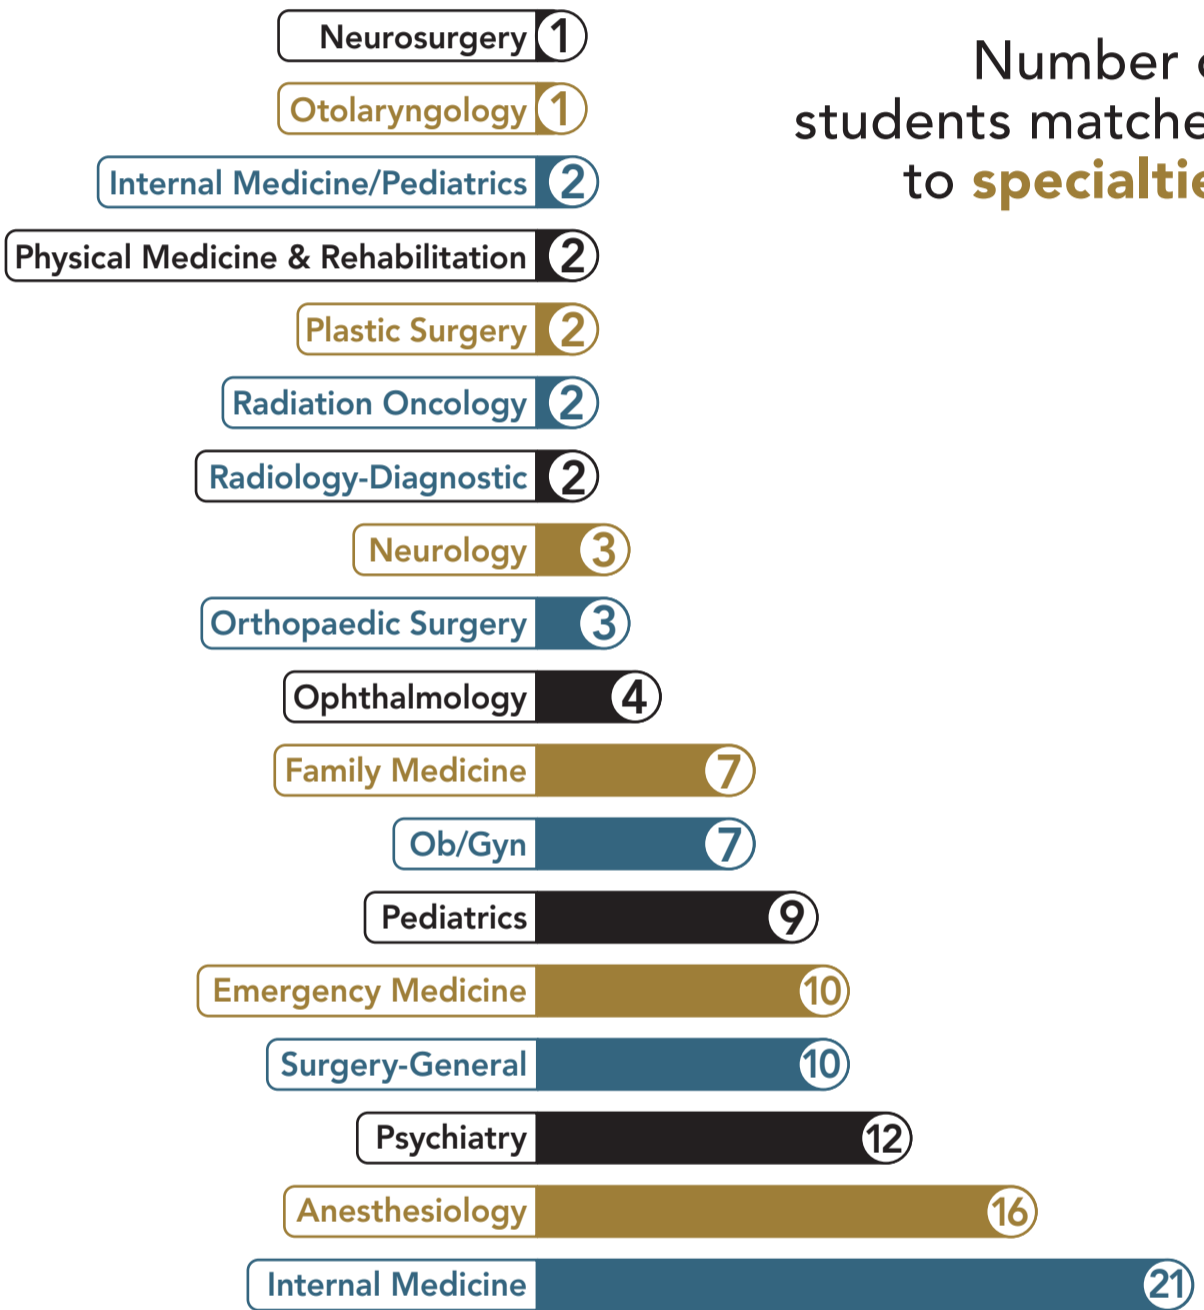

# 2020 Residency Match Results

of May 2020 graduates **matched**

## Graduates by gender

Number of students matched to **specialties**

## Number of matches by location

\*21 OF 32

North Carolina matches are at Wake Forest Baptist Health